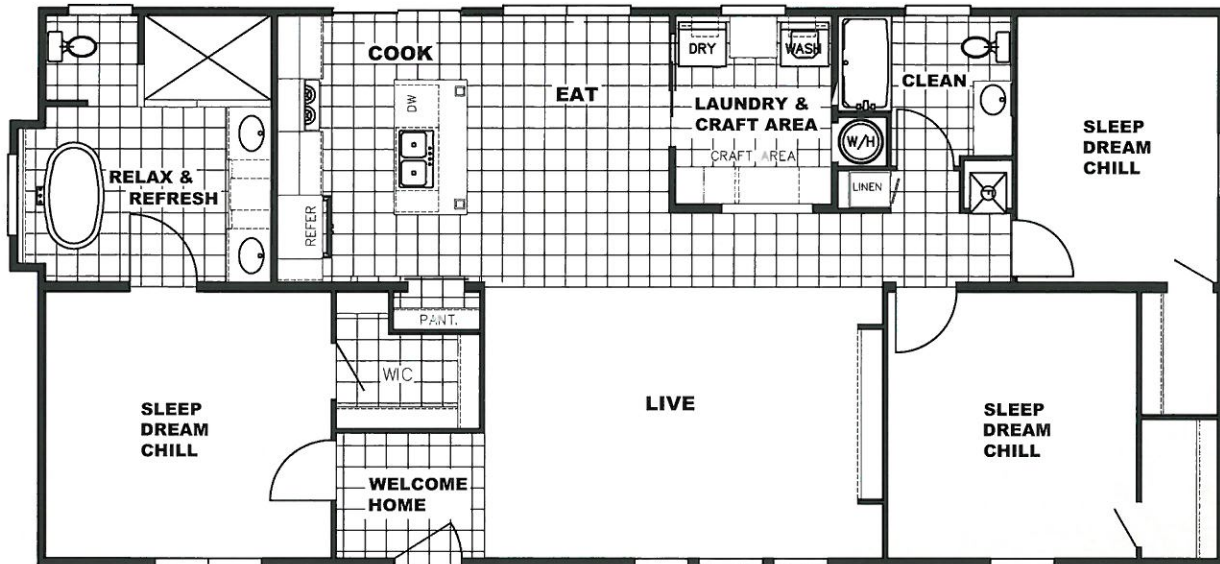

THE PATRIOT

1,559 SQ FT. • 3 BEDS / 2 BATHS • 28x56

INTERIOR FEATURES

- GRANITE KITCHEN ISLAND ◀
- SOLID WOOD CABINET DOORS ◀
- LUXURY WALK-IN TILE SHOWER ◀
- FREE STANDING OVAL TUB ◀
- STYLISH BARN DOOR & POCKET DOOR ◀