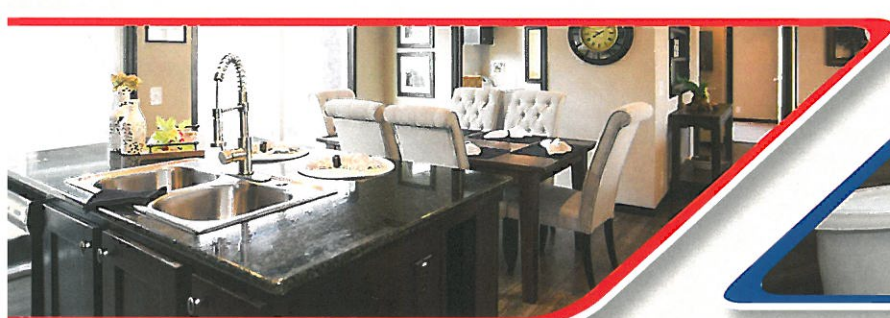

THE PATRIOT

1,559 SQ FT. • 3 BEDS / 2 BATHS • 28x56

INTERIOR FEATURES

- GRANITE KITCHEN ISLAND ◀
- SOLID WOOD CABINET DOORS ◀
- LUXURY WALK-IN TILE SHOWER ◀
- FREE STANDING OVAL TUB ◀
- STYLISH BARN DOOR & POCKET DOOR ◀