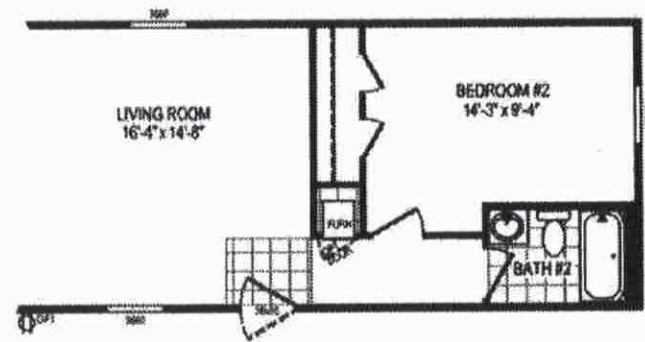

REVERSE AISLE OPTION

2-BEDROOM OPTION

www.littleapplequalityhomes.com

www.claytonwakarusa.com

The Pulse: Model 6616-711

16x70 (66)