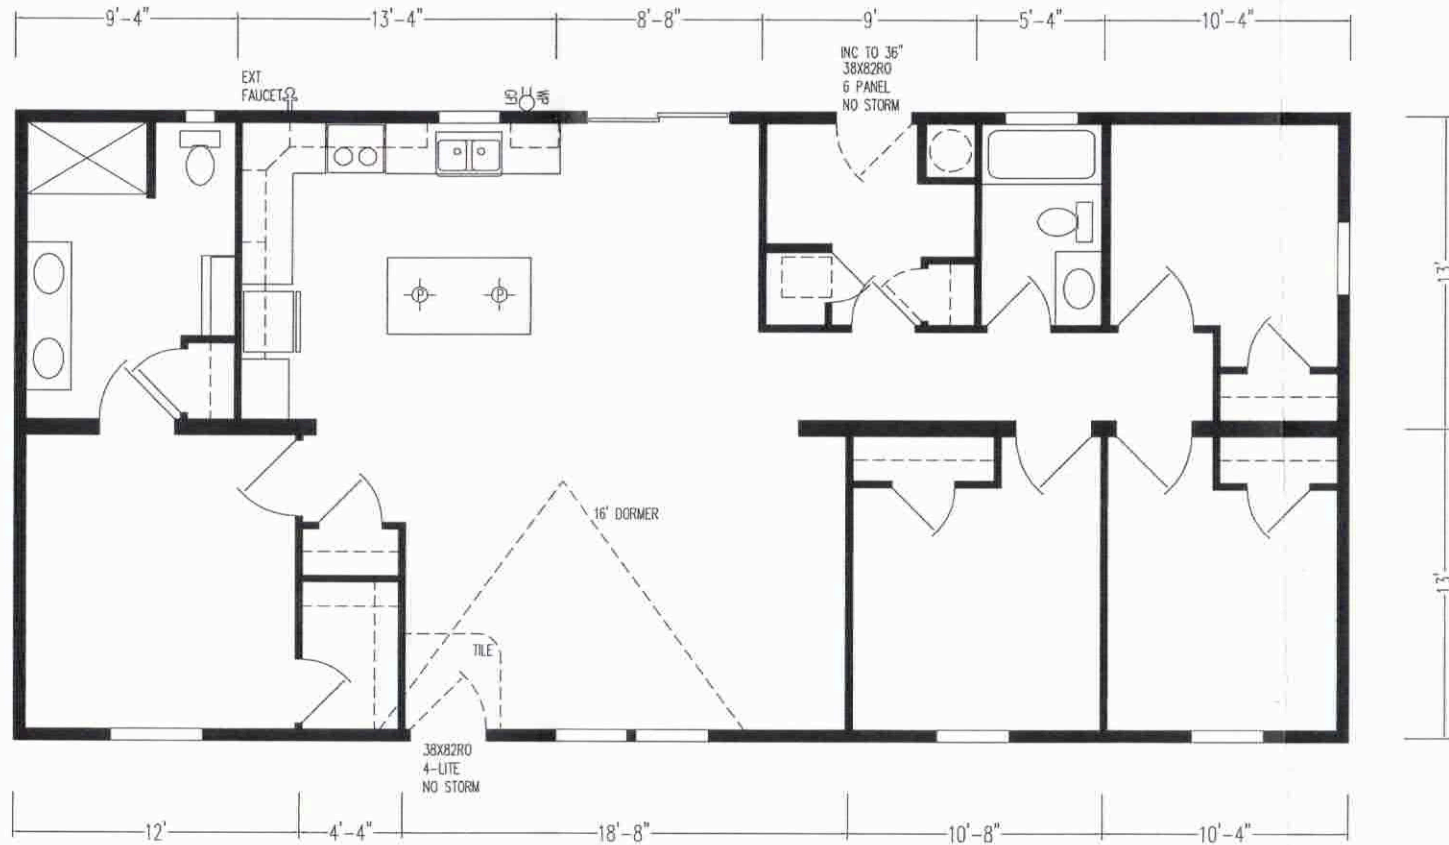

www.littleapplequalityhomes.com

www.skylinehomesofks.com

Model: Prairie Dune 8831

Size: 28'x56' 1475 sq. ft

BY: J.B.T. 7/21/2020  
 INK#28-00821

STANDARD HOME-BY JBT 7/21/20 ARKANSAS CITY, KS 67005

DIVISIONS

	111	341	552
X	112	344	553
	115	345	571
	125	355	591
	131	500	812
	143	531	
	163	535	
	171	536	
	181	538	

REVISIONS

BOX LENGTH	DESCRIPTION
56'-0"	5628-4CIK-2B

**SKYLINE**

DRAWN BY: SJC WIND ZONE 15#  
 DATE: 03/31/2020 ROOF ZONE S,M,N  
 SHEET 1 OF 2  
 DRAWING NUMBER 28-18720  
 28-18720-06Q