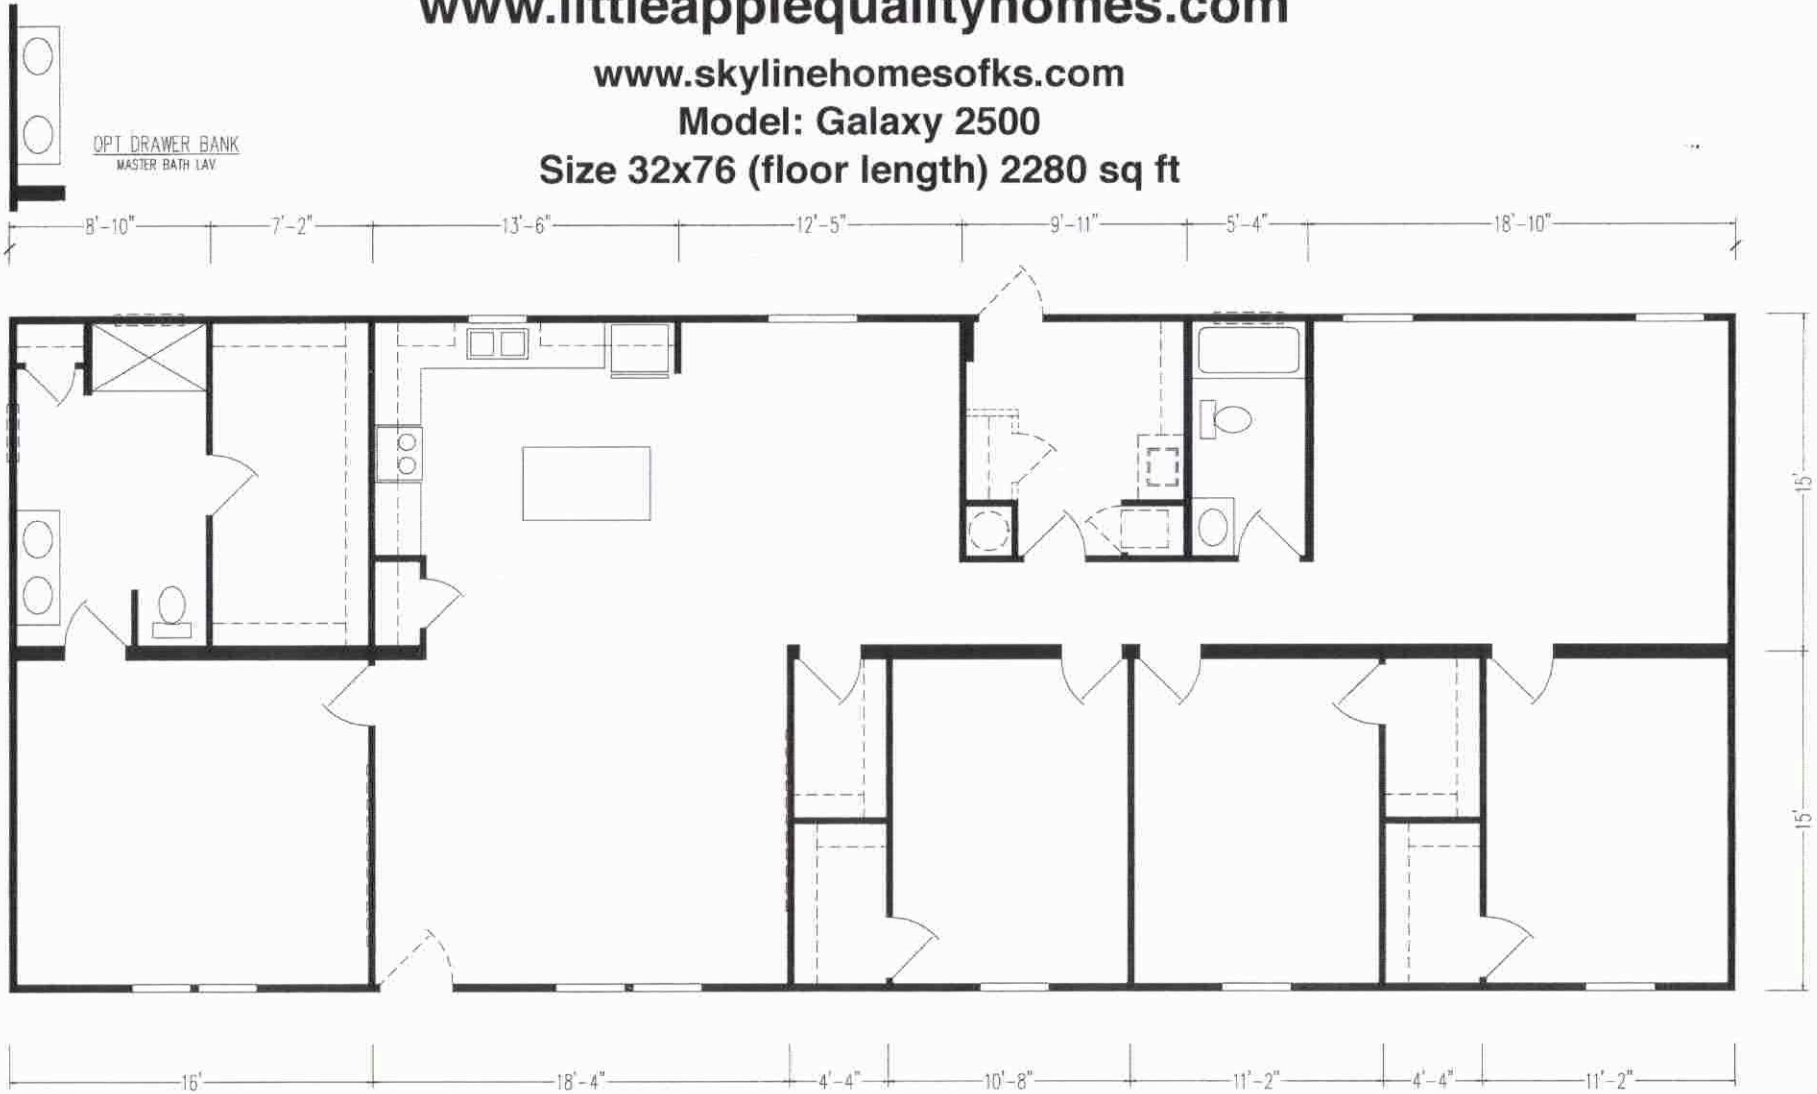

www.littleapplequalityhomes.com

www.skylinehomesofks.com

Model: Galaxy 2500

Size 32x76 (floor length) 2280 sq ft

DIVISIONS				REVISIONS	DATE	BY	DESCRIPTION	DRAWN BY: SJC	WIND ZONE 15#
231	SUGARCREEK								
X	233	ARKANSAS CITY							
	235	SAN JACINTO							
	237	WOODLAND			10/13/20	KS	TAKE 1" OUT OF BED #3 TO MEET L&V		
	239	OCALA			9/28/20	KS	UPD L.R. WINDOW FROM 2-30's TO 2-36's	DATE: 08/26/2020	
	241	LEOLA			9/15/20	SJC	EXTEND WALL NEXT TO STOOL & ADD WALL, DG-2278 TO KIT ISLAND, 24" CUST OPS, REFER SHEET	ROOF ZONE S,M,N	
	243	LANCASTER	BOX LENGTH					SHEET _____ OF _____	
	245	McMINNVILLE	76'-0"					DRAWING NUMBER *	
							7632-ACW-20	32-02647	
							2500 (32-02647) 12/9/2020	32-02647-06Q	

**SKYLINE**

2500

2500