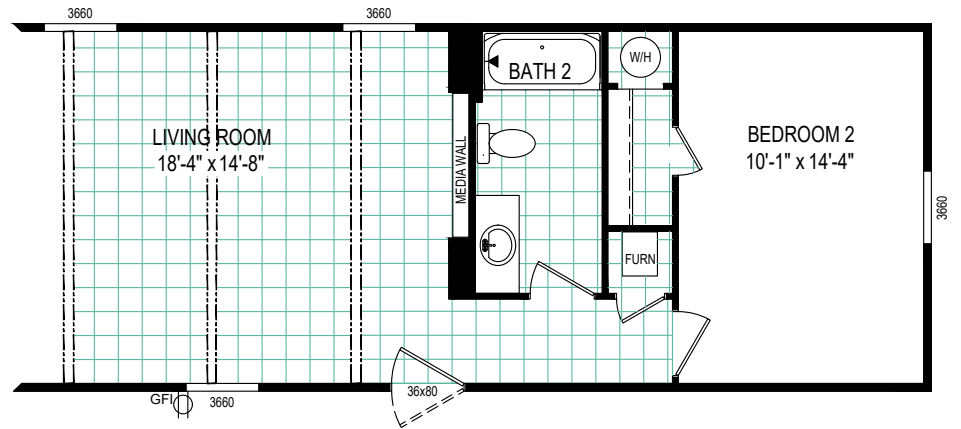

REVERSE AISLE OPTION

2-BEDROOM OPTION

# American Made Collection

Model: 7616-500

1165 Square Feet - 3 Bed / 2 Bath

CLAYTON WAKARUSA  
 Div. of CMH Manufacturing West Inc.  
 66700 STATE ROAD 19 P.O. BOX 406  
 WAKARUSA, INDIANA 46573

AMERICAN MADE COLLECTION  
 FLOOR PLAN

REVISION BOX

DRAWN BY: MDK  
 DATE: 12/8/2020

2021 MODEL

7616-500