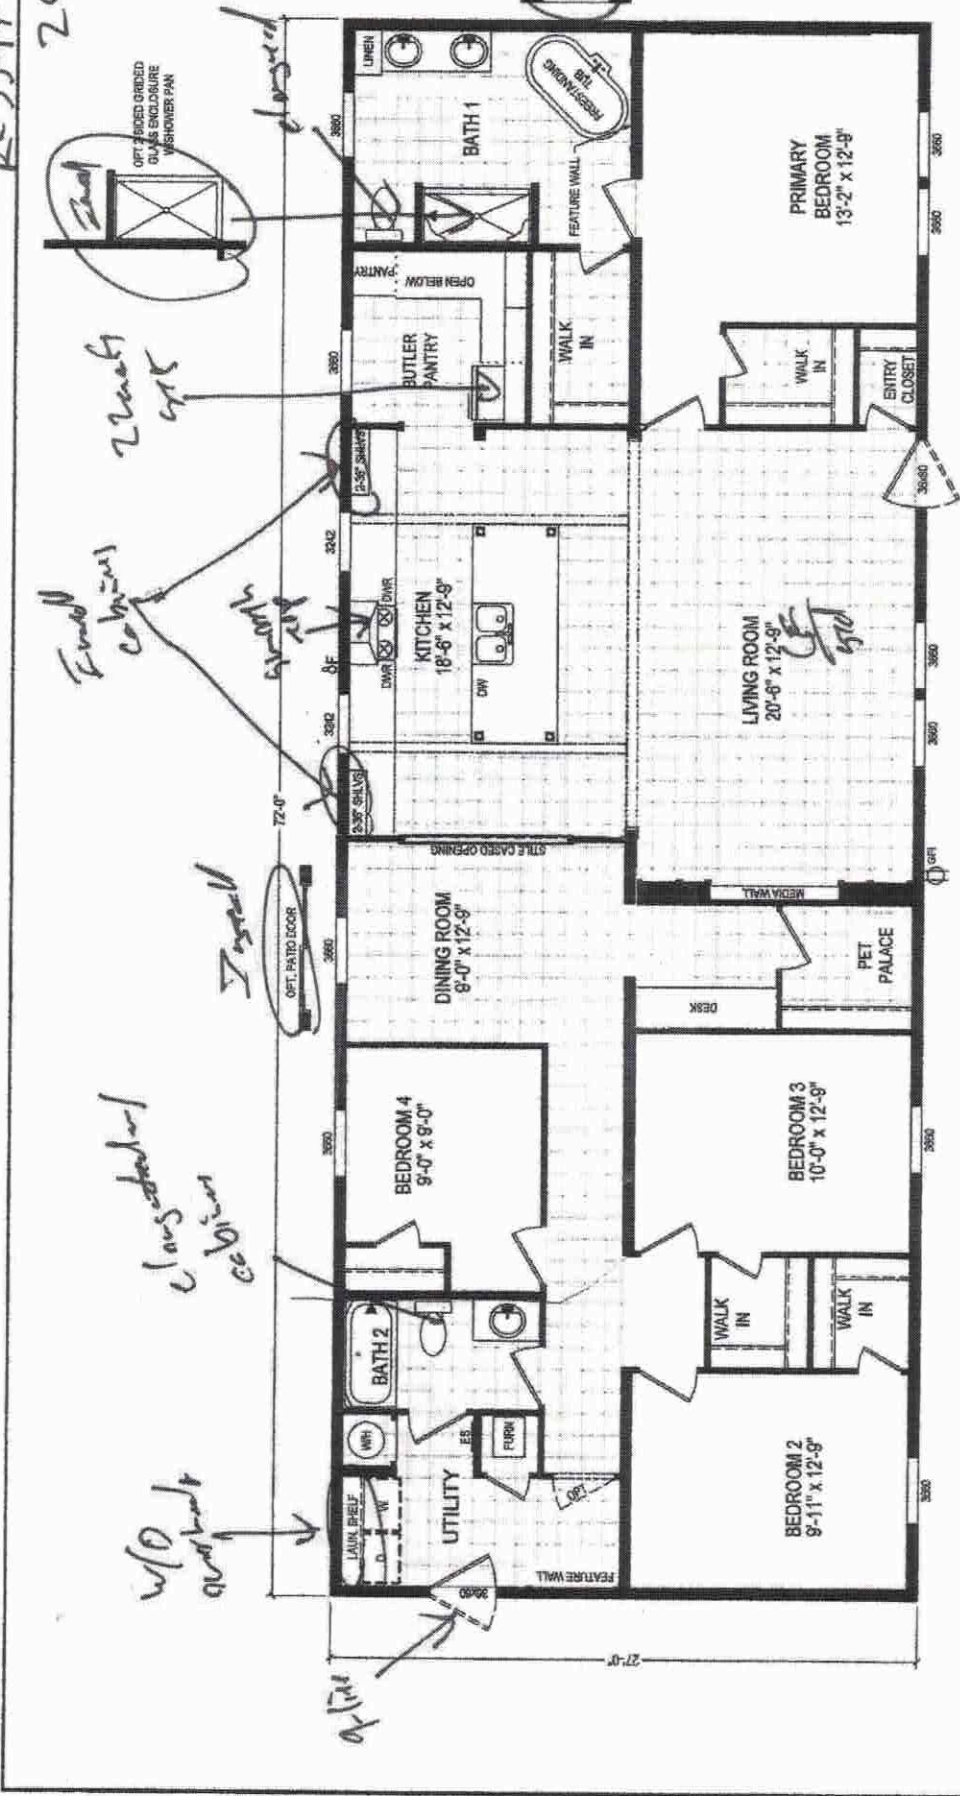

R-33-19-22
2004

American Made Collection

Model: 7228-557

1944 Square Feet - 3 Bed / 2 Bath

CLAYTON WAKARUSA
Div. of Camr Manufacturing West Inc.
6800 STATE ROAD 19, P.O. BOX 496
WOODBRUK, ROBERTSON, TEXAS

AMERICAN MADE COLLECTION
FLOOR PLAN

LOCATION: 574 NOK
DATE: 12/12/2004
DRAWN BY: [unclear]
7228-557

Handwritten notes: 72, 11/11/21