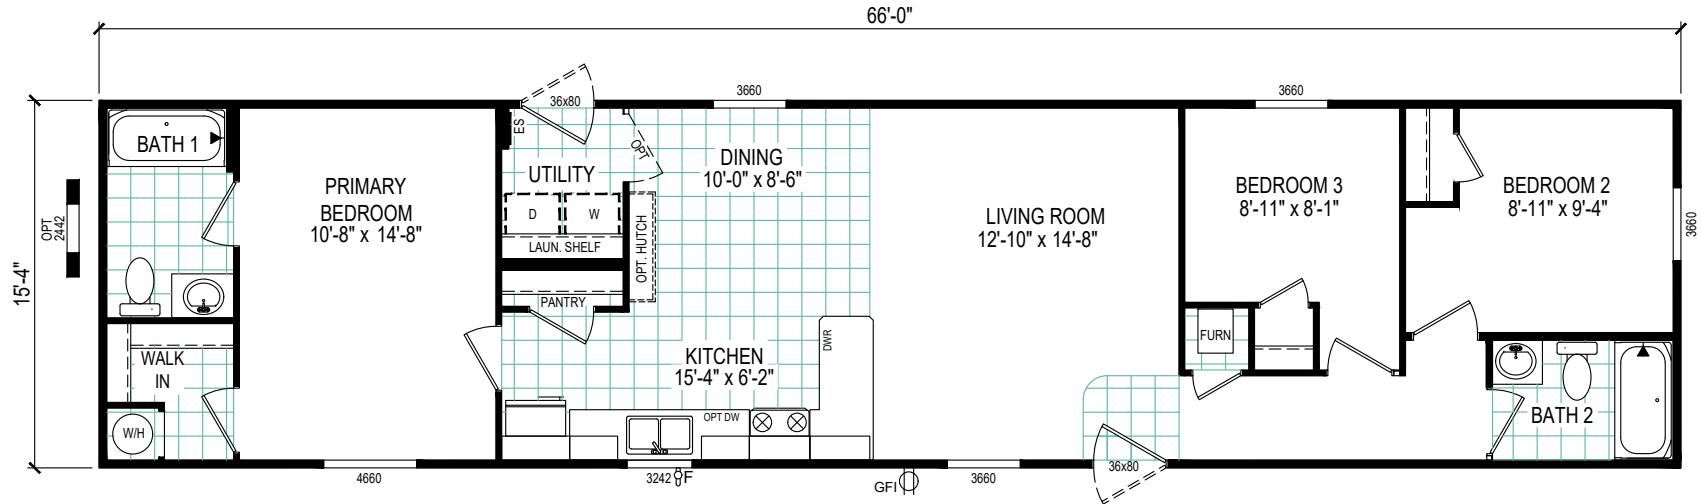

www.littleapplequalityhomes.com

www.claytonwakarusa.com

The Pulse: Model 6616-711

16x70 (66) 1012 sq ft

REVERSE AISLE OPTION

2-BEDROOM OPTION

Pulse Collection

Model: 6616-711

1012 Square Feet - 3 Bed / 2 Bath

CLAYTON WAKARUSA  
Div. of CMH Manufacturing West Inc.  
66700 STATE ROAD 19 P.O. BOX 406  
WAKARUSA, INDIANA 46573

PULSE PRODUCT  
FLOOR PLAN

REVISION BOX

DRAWN BY: MDK  
DATE: 9/21/2020

2021 MODEL

6616-711