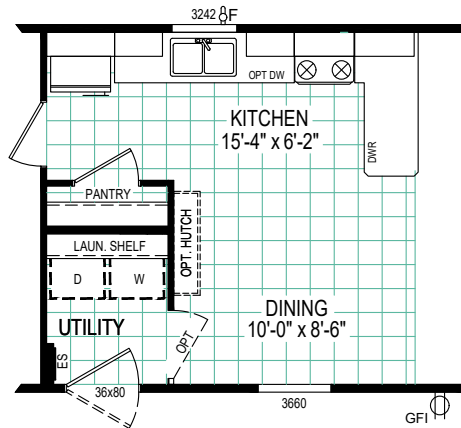

www.littleapplequalityhomes.com

www.claytonwakarusa.com

The Pulse: Model 6616-711

16x70 (66) 1012 sq ft

REVERSE AISLE OPTION

2-BEDROOM OPTION

Pulse Collection

Model: 6616-711

1012 Square Feet - 3 Bed / 2 Bath

CLAYTON WAKARUSA  
Div. of CMH Manufacturing West Inc.  
66700 STATE ROAD 19 P.O. BOX 406  
WAKARUSA, INDIANA 46573

PULSE PRODUCT  
FLOOR PLAN

REVISION BOX

DRAWN BY: MDK  
DATE: 9/21/2020

2021 MODEL

6616-711