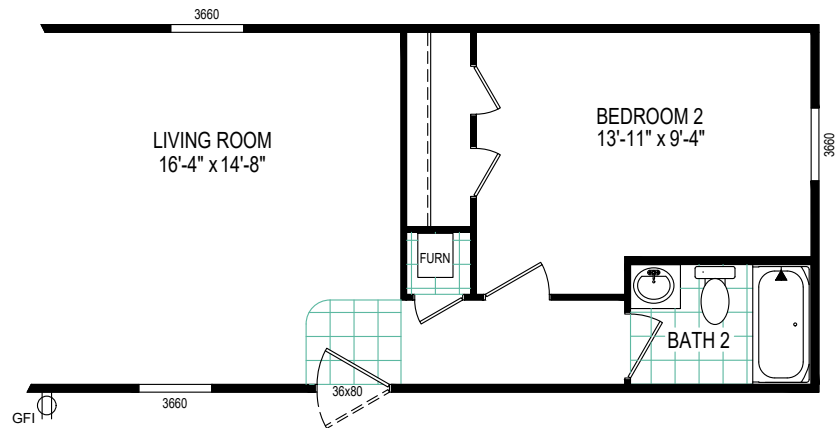

www.littleapplequalityhomes.com

www.claytonwakarusa.com

The Pulse: Model 6616-711

16x70 (66) 1012 sq ft

REVERSE AISLE OPTION

2-BEDROOM OPTION

Pulse Collection

Model: 6616-711

1012 Square Feet - 3 Bed / 2 Bath

CLAYTON WAKARUSA  
Div. of CMH Manufacturing West Inc.  
66700 STATE ROAD 19 P.O. BOX 406  
WAKARUSA, INDIANA 46573

PULSE PRODUCT  
FLOOR PLAN

REVISION BOX

DRAWN BY: MDK  
DATE: 9/21/2020

2021 MODEL

6616-711