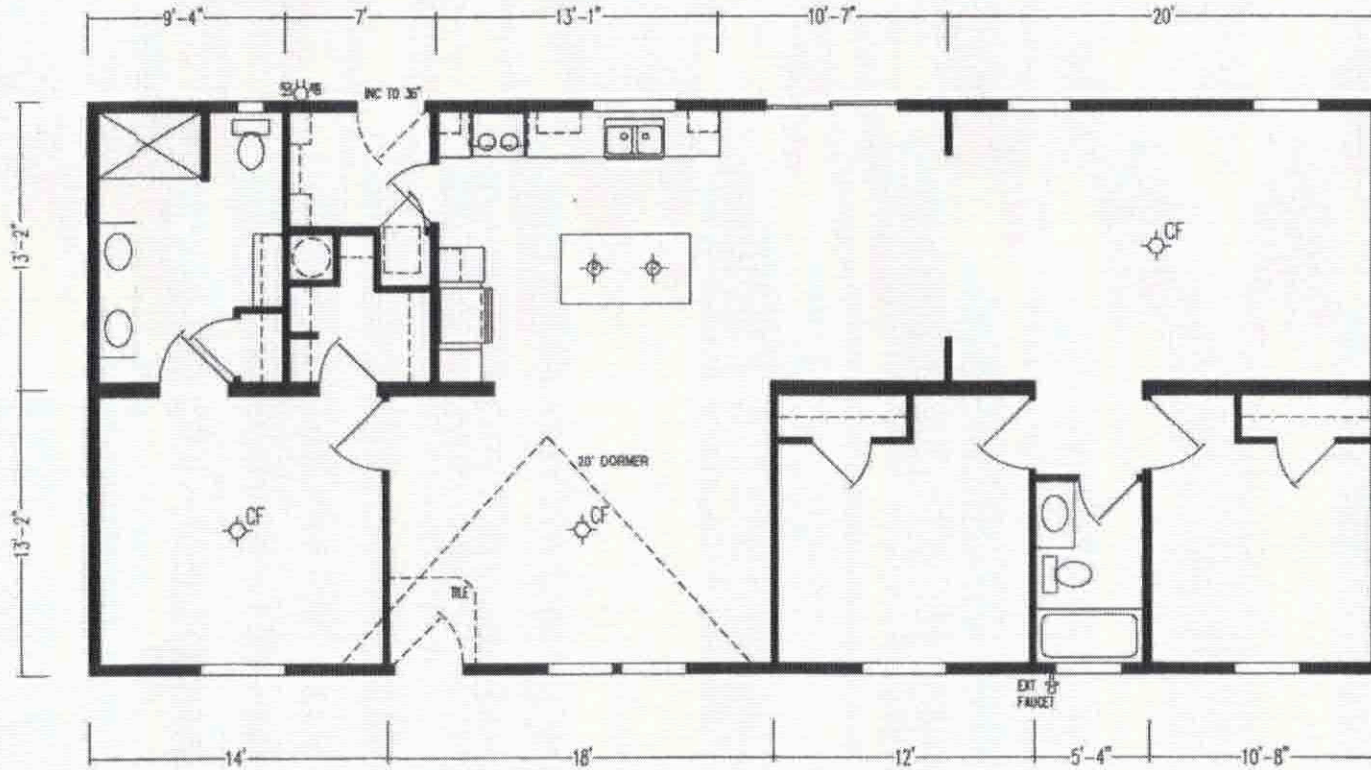

www.littleapplequalityhomes.com

www.skylinehomesofks.com  
 Model: Prairie Dune 8808  
 Size: 28'x60' 1560 sq ft.

- 1) Our homes
- 2) Download brochures
- 3) Prairie Dune series
- 4) Option book

BY: J.B.T. 9/17/2021  
 INK#28-01040

DIVISIONS			REVISIONS	DATE	BY	DRAWN BY: SK	WIND ZONE: 15'
111	341	552					
X 112	344	553					
116	349	571					
125	355	591	C	5/13/21	SK		
131	500	812	B	8/10/21	JM		
149	531		A	12/8/20	JM		
163	535						
171	538						
181	538						

BOX LENGTH	DESCRIPTION	SHEET	OF	DRAWING NUMBER
60'-0"	6028-3CIK-2B	1	3	28-18719 28-18719-06Q

**SKYLINE**