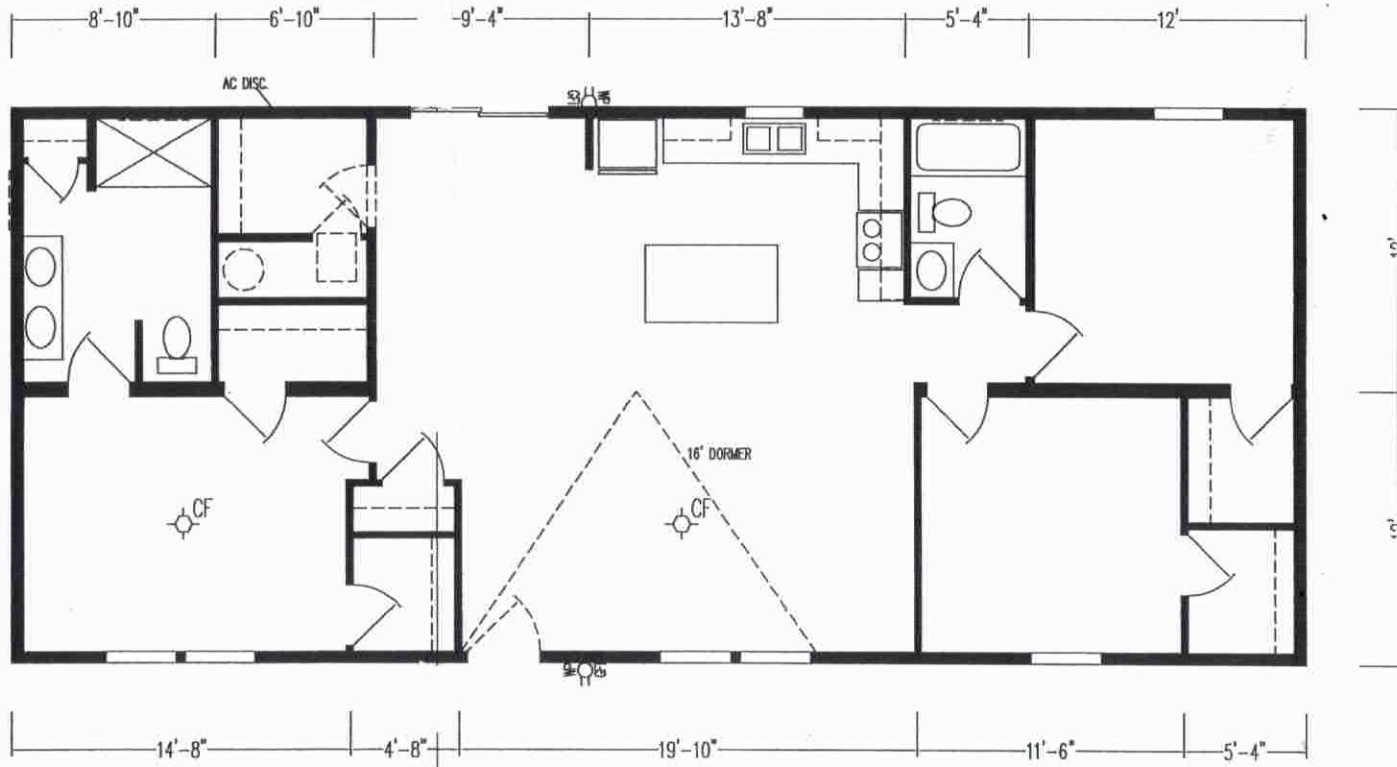

www.littleapplequalityhomes.com

www.skylinehomesofks.com

Model: Galaxy E102

Size: 24'x56' 1236 sq ft.

- 1) Our homes
- 2) Download brochures
- 3) Galaxy Series
- 4) Options book

BY: J.B.T. 03/1/2022  
 INK#24-00613

DIVISIONS			REVISIONS	DATE	BY	DRAWN BY: JJC	WIND ZONE 15#
111	341	552					
X 112	344	553					
115	346	571					
125	355	591	C	6/21/21	ECS		
131	500	612	B	5/6/21	ECS		ROOF ZONE SMN
143	531		A	04/06/21	MB		SHEET 1 OF 2
163	535						DRAWING NUMBER *
171	538						24-03871
181	538						24-03871-06Q
			BOX LENGTH	DESCRIPTION			
			56'-0"	5624-3CIK-2B			