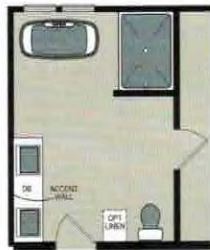

Embrace

S E R I E S

SKYLINE®

EMBRACE
SUNLIGHT

Model 2856H32A7B

Three Bed | Two Bath | 1,493 sq. FT.

OPT 42x60 SHOWER

OPT GLAMOUR BATH

OPT VANITY

EMBRACE
SUNRISE

Model 2856H42A7F

Four Bed | Two Bath | 1,493 sq. FT.

EMBRACE
SERENITY

Model 2864H42A7C

Four Bed | Two Bath | 1,707 sq. FT.

Five Bed | Three Bath | 2,305 sq. ft.

OPT 42x60 SHOWER

OPT GLAMOUR BATH