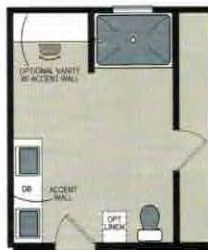

Embrace

S E R I E S

SKYLINE®

EMBRACE
SUNLIGHT

Model 2856H32A7B

Three Bed | Two Bath | 1,493 sq. FT.

OPT 42x60 SHOWER

OPT GLAMOUR BATH

OPT VANITY

EMBRACE
SUNRISE

Model 2856H42A7F

Four Bed | Two Bath | 1,493 sq. FT.

EMBRACE
SERENITY

Model 2864H42A7C

Four Bed | Two Bath | 1,707 sq. FT.

Five Bed | Three Bath | 2,305 sq. ft.

OPT 42x60 SHOWER

OPT GLAMOUR BATH