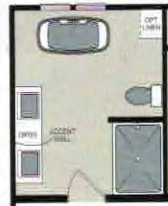

Embrace

S E R I E S

SKYLINE®

EMBRACE
SUNLIGHT

Model 2856H32A7B

Three Bed | Two Bath | 1,493 sq. FT.

OPT 42x60 SHOWER

OPT GLAMOUR BATH

OPT VANITY

EMBRACE
SUNRISE

Model 2856H42A7F

Four Bed | Two Bath | 1,493 sq. FT.

EMBRACE
SERENITY

Model 2864H42A7C

Four Bed | Two Bath | 1,707 sq. FT.

Five Bed | Three Bath | 2,305 sq. ft.