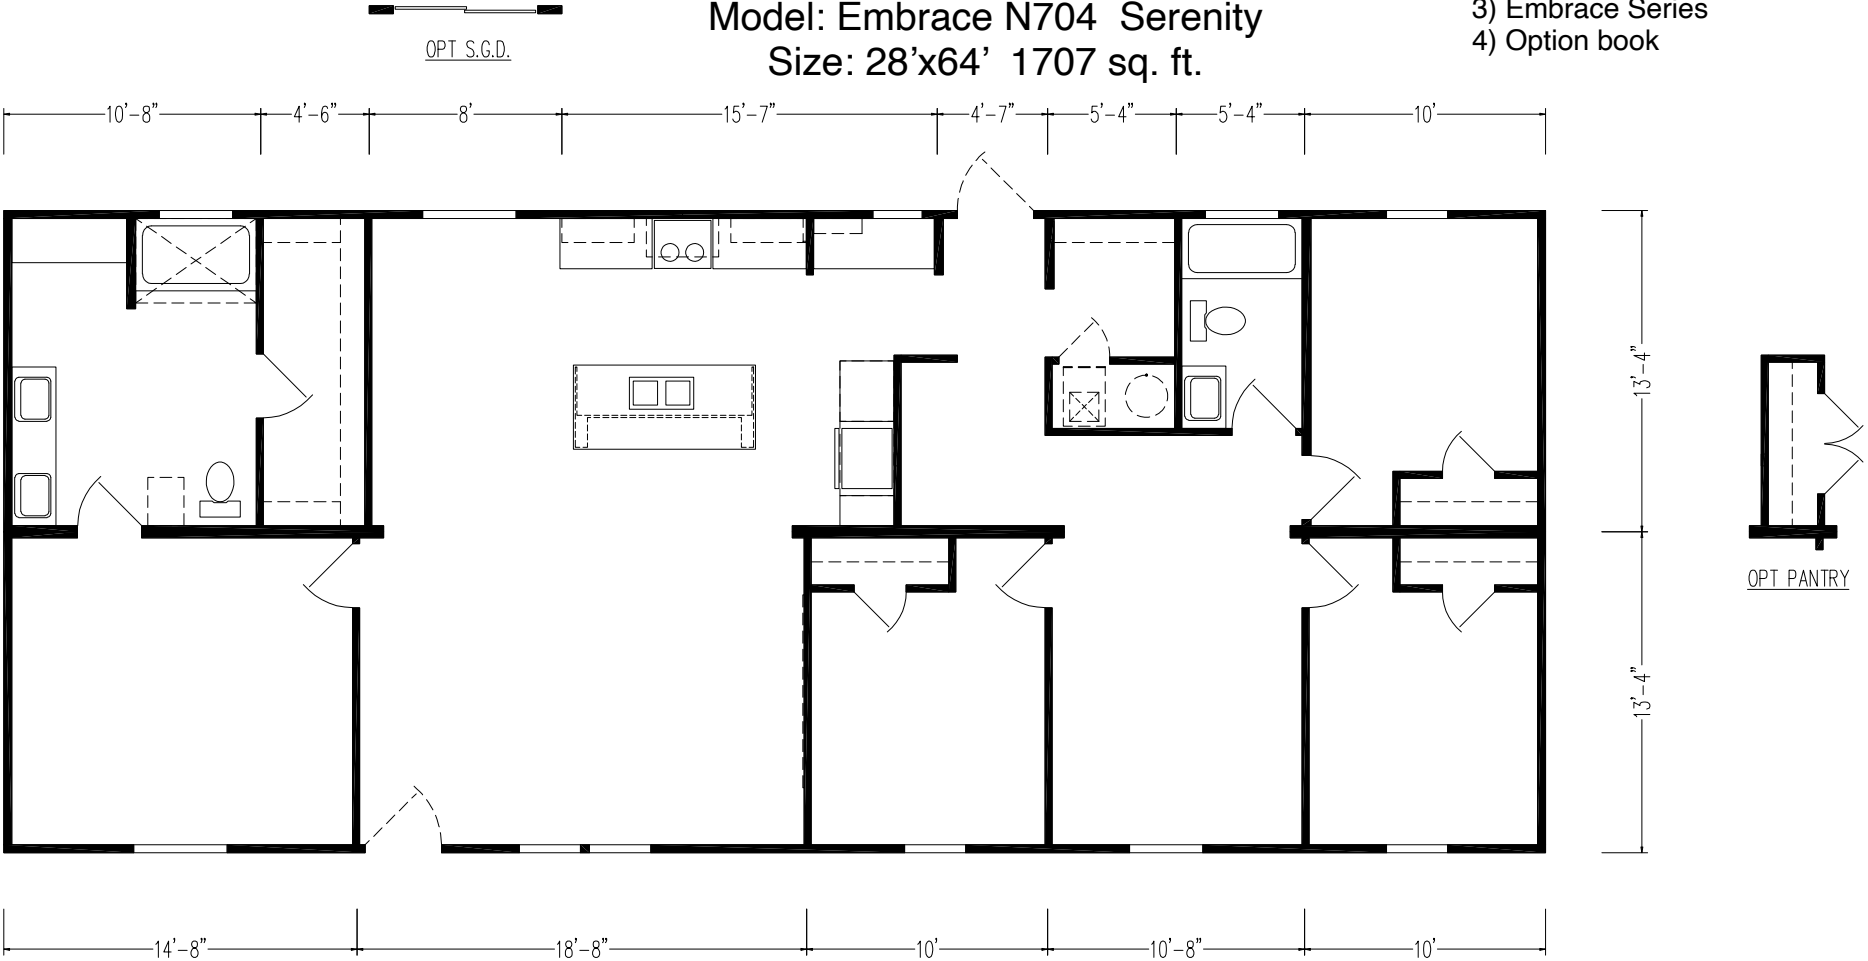

www.littleapplequalityhomes.com

www.skylinehomesofks.com  
 Model: Embrace N704 Serenity  
 Size: 28'x64' 1707 sq. ft.

- 1) Our homes
- 2) Download Brochures
- 3) Embrace Series
- 4) Option book

DIVISIONS		REVISIONS		SKYLINE	
231	SUGARCREEK				
X	233 ARKANSAS CITY				
	235 SAN JACINTO				
	237 WOODLAND				
	239 OCALA				
	241 LEOLA				
	243 LANCASTER				
	245 McMINNVILLE				
		A	ADD OPT PANTRY, OPT S.G.D. AND 36x8 WNDW IN HALL BATH	5/16/24	SJC
		BOX LENGTH	DESCRIPTION	CHB MODEL NUMBER	DRAWING NUMBER
		64'-0"	6428-4CIK-2B	2864H42A7C	28-19400
					<b>N704 (28-19400) 5/28/2024</b>

**SKYLINE**

DRAWN BY: SJC WIND ZONE 15#  
 DATE: 05/06/2024 ROOF ZONE S,M,N

SHEET 1 OF 2