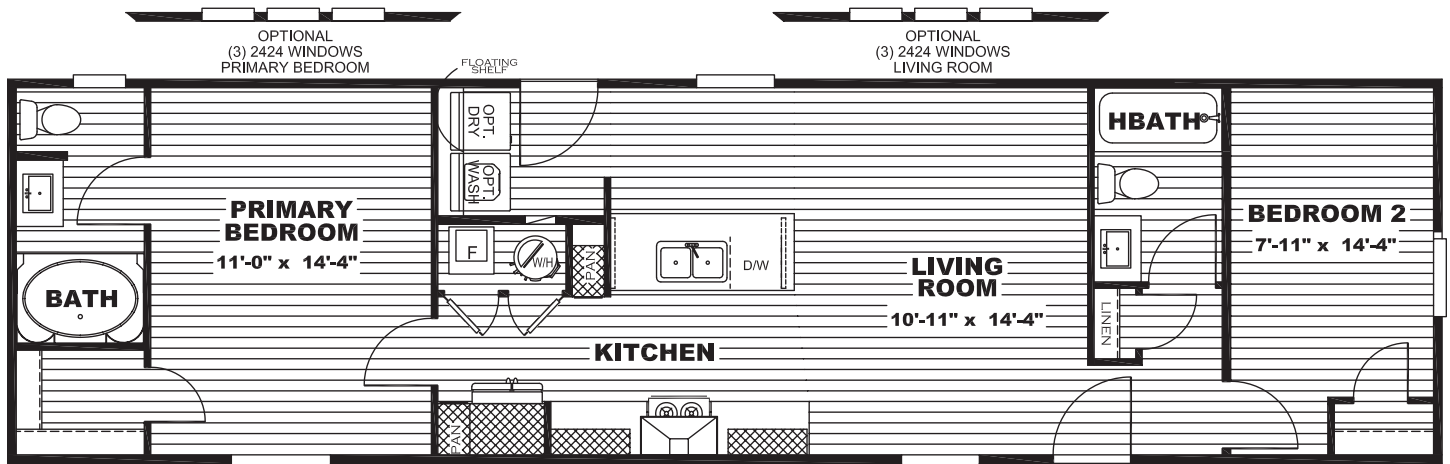

JOURNEY SERIES

Lewis

2 beds | 2 baths | 840 sq. ft. | 16x56

The home series, floor plans, photos, renderings, specifications, features, pricing, materials and availability shown will vary by retailer and state, and are subject to change without notice.